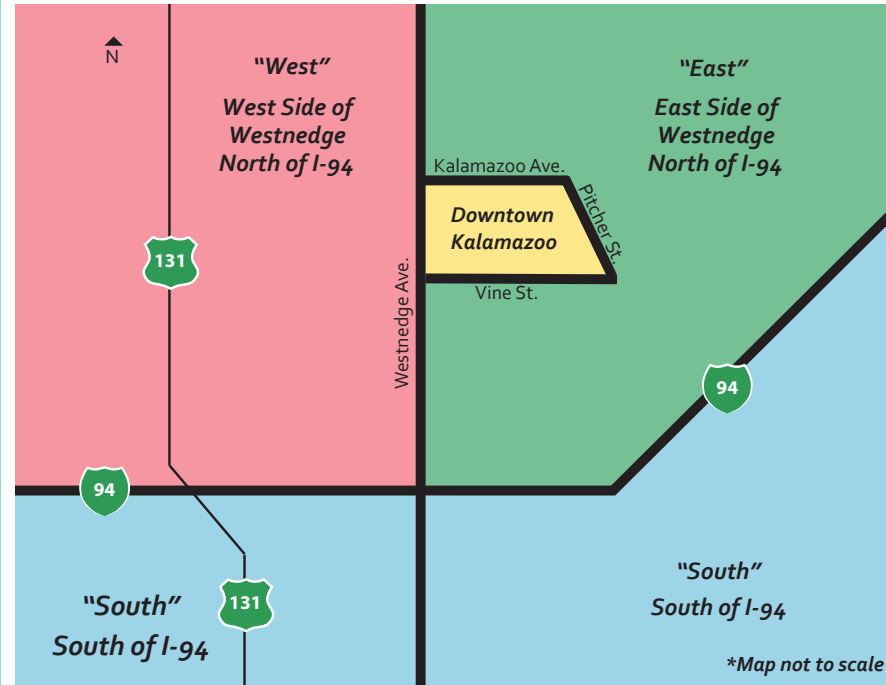

Pub/Grill			
Bud's Food & Drink	220 N. Grand St., Schoolcraft	679-4147	$
Burger Town Grille & Upper Deck Sports Bar	9136 Shaver Rd., Portage	492-1711	$
Centre Street Tap House	3251 Centre Ave., Portage	492-3500	$$
Fletcher's Pub	7177 W. Q Ave., Kalamazoo	372-3188	$$
Latitude 42 Brewing Company	7842 Portage Rd., Portage	459-4242	$
Main Street Pub	7509 S. Westnedge Ave., Portage	323-2411	$
Main Street Pub of Vicksburg	208 E. Prairie St., Vicksburg	649-5903	$
RJ's Sports Bar & Grill	8118 Portage Rd., Kalamazoo	323-9262	$
Texas Corners Brewing	6970 Texas Dr., Texas Corners	668-3724	$$
The Vault	130 W. Prairie St., Vicksburg	649-2069	$
Village Hide-A-Way	111 E. Prairie St., Vicksburg	649-3134	$

Steak/Seafood			
Brann's Steak House & Grille	700 Martin Luther King Blvd., Portage	321-8852	$
Craftsman Chop Company	6905 Sears Dr., Portage	327-2000	$$
Logan's Roadhouse	6701 S. Westnedge Ave., Portage	324-7940	$$
Long John Silver's	6525 S. Westnedge Ave., Portage	327-0290	$
Red Lobster	6535 S. Westnedge Ave., Portage	323-1329	$$
Texas Roadhouse	7039 S. Westnedge Ave., Portage	323-7427	$$

Kalamazoo
You'll be back We promise

All phone numbers listed are within the 269 area code, unless otherwise noted.

Updated August 2016